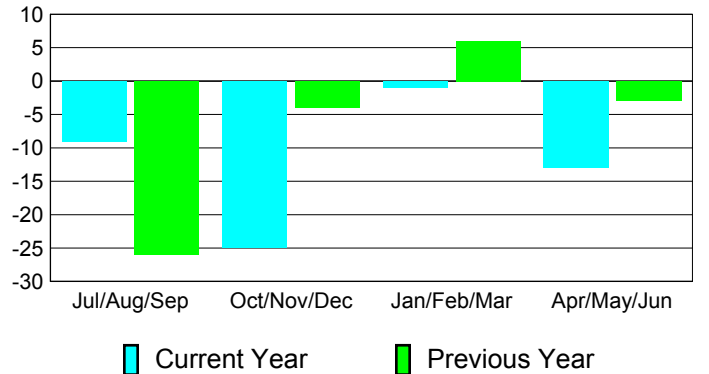

**Membership Results
2010-2011**

**Membership
2009-2010**

Month	Net Memb Goal	Actual New Memb	Actual Dropped Memb	Gain/Loss of Memb	Gain/Loss of Memb
Jul/Aug/Sep	-10	43	-52	-9	-26
Oct/Nov/Dec	5	42	-67	-25	-4
Jan/Feb/Mar	15	53	-54	-1	6
Apr/May/June	35	57	-70	-13	-3
Totals	45	195	-243	-48	-27

Membership Results 2010-2011

Goal, New, Dropped, Gain/Loss

Comparison of Membership Gain/Loss

Current Year Compared to the Previous Year

Gender Comparison 2010-2011

Jul/Aug/Sep

Oct/Nov/Dec

Jan/Feb/Mar

Apr/May/June

Male

Female