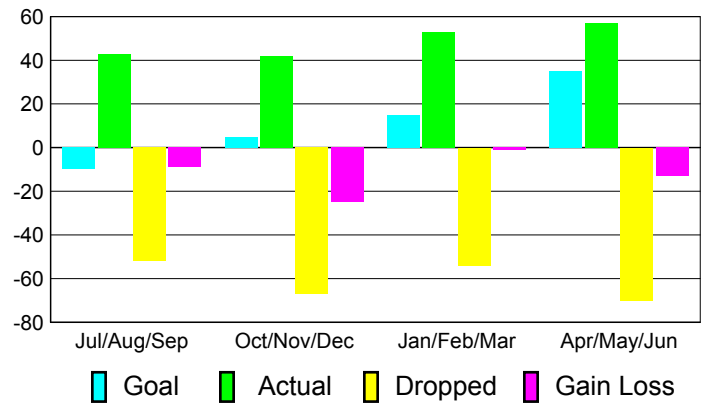

Membership Results 2010-2011

Goal, New, Dropped, Gain/Loss

Comparison of Membership Gain/Loss

Current Year Compared to the Previous Year